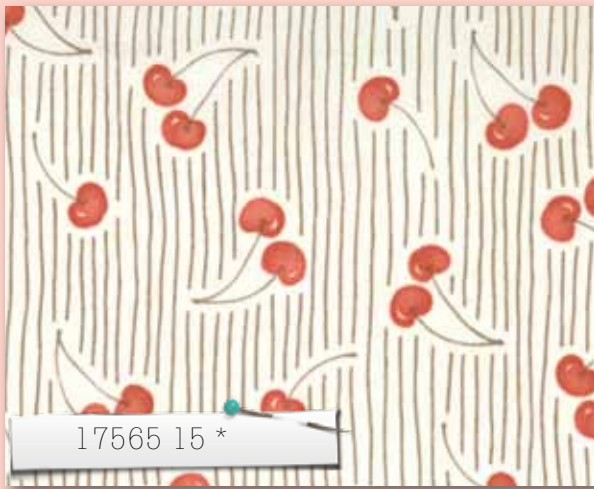

17566 11

17569 11 *

7521 421 *

PH 510/ PH 510G CHERRY SEASON CHARM PATTERN
MEASURES 22" x 26"

17567 11

17566 13

17562 13 *

17563 13

17567 21 *

17563 21

17562 21 *

17560 15

17561 15

17568 15 *

7521 425

moda

Visit Sandy Gervais blog @ piecesfrommyheart-sgervais.blogspot.com

ORDER ONLINE 24 HOURS A DAY AT WWW.MODAFABRICS.COM

17565 15 *

17568 25

PH 512/PH 512G FRESH PICKED LAYER CAKE
MEASURES 61" x 70"

GIDDY

November 2010

- Skus:40
 - 44"-45" 100% Cotton
 - Asst. 17560-15 15 Yards of Each
 - Asst. 17560-10 10 Yards of Each
 - Asst. 17560-10H *10 Yards of 17 Skus
 - 17560AB Bundle: 40 Skus
 - 17560F8 Bundle: 40 Skus
 - 17560JR Jellyroll: (40) 2 1/2" x 45" Strips - multiples of 4
 - 17560PP (42) 5"x5" Squares - multiples of 12.
 - 17560LC Layer Cake - (42) 10"x10" Squares - multiples of 4.
- AB Bundle includes 1 panel - 17560-14
F8's, JR's, LC's & PP's do not include panels.
F8's, JR's, LC's & PP's include two each of 17563.