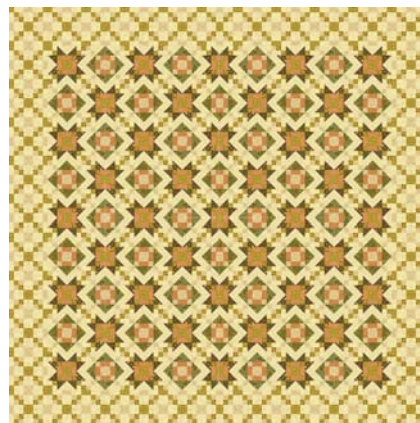

PH 500

PH 500G

Kaleidoscope * PH 500/PH 500G * Retail: $8.50
Measures: 88 x 88