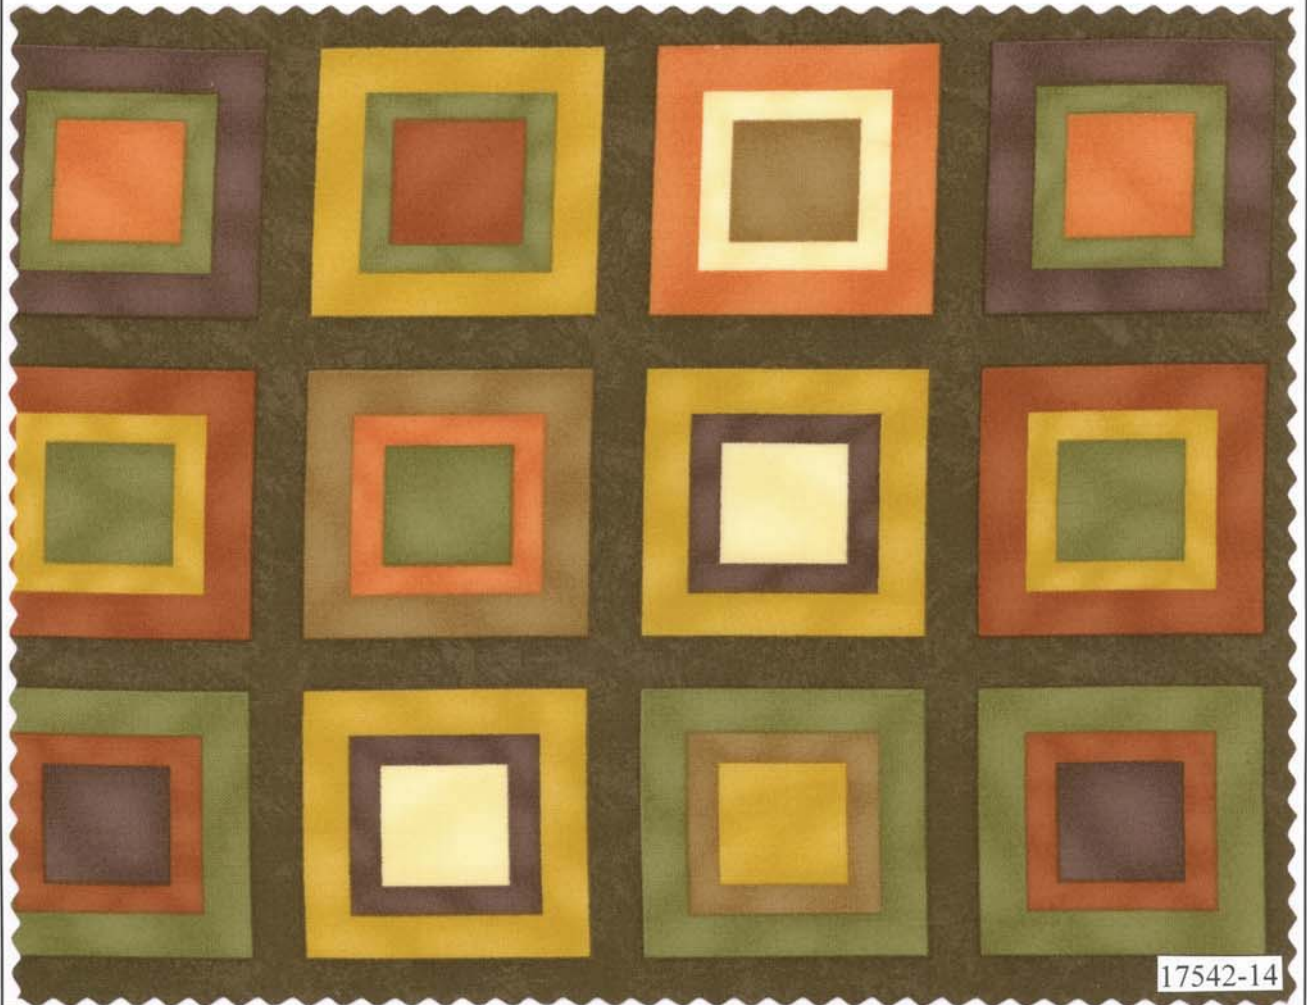

Large block
measure
approximately
21" x 28"

Border stripe
measure
approximately
6"

17540-11
Multi
Panel

Panel have been reduced approximately 65% to show overall pattern & repeat.

17541-14

17547-14

17543-14