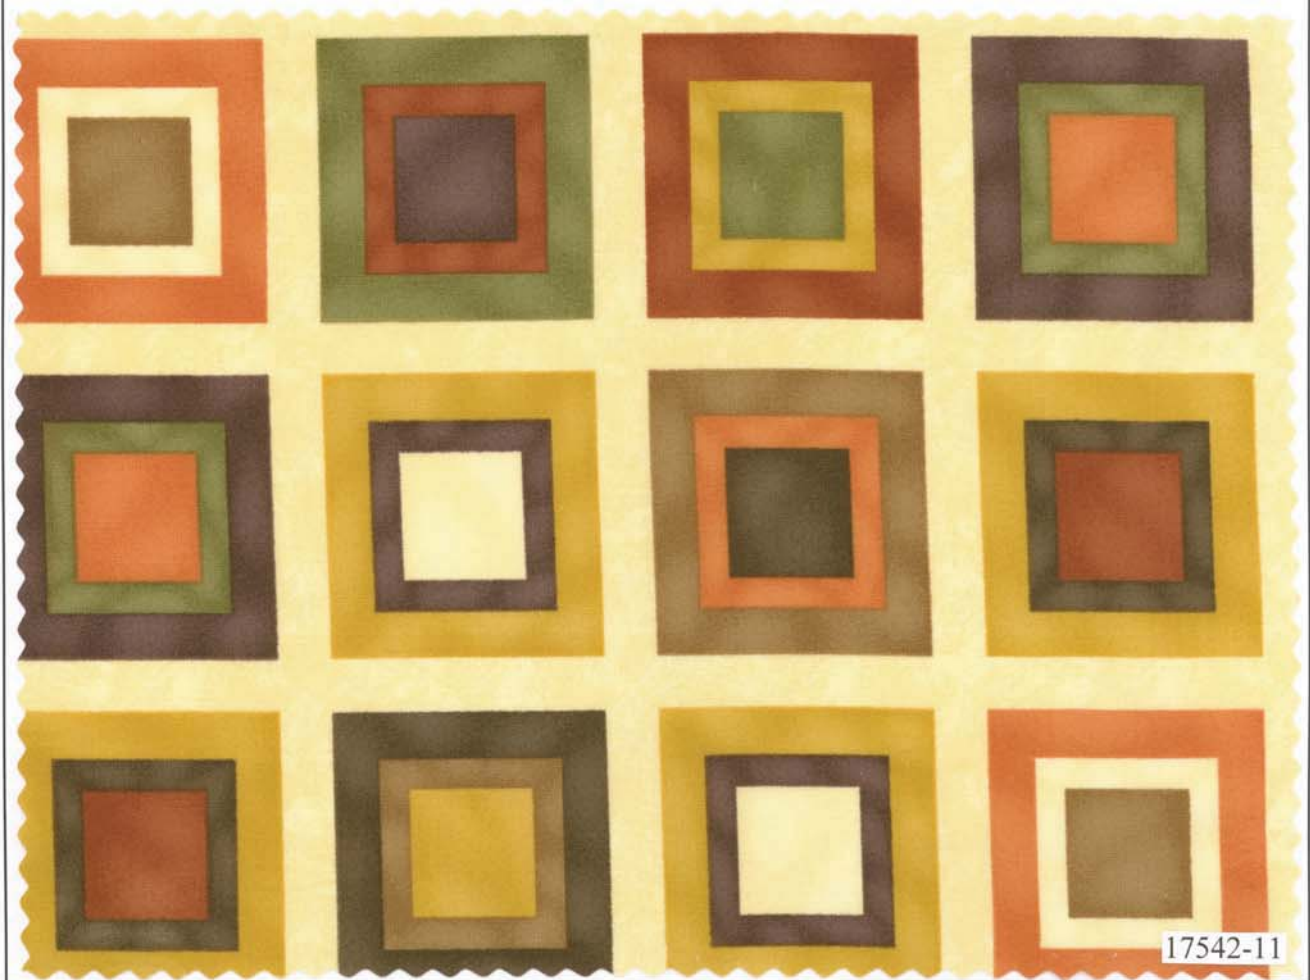

17549-11

17544-11

7521-391

17548-11

17542-11