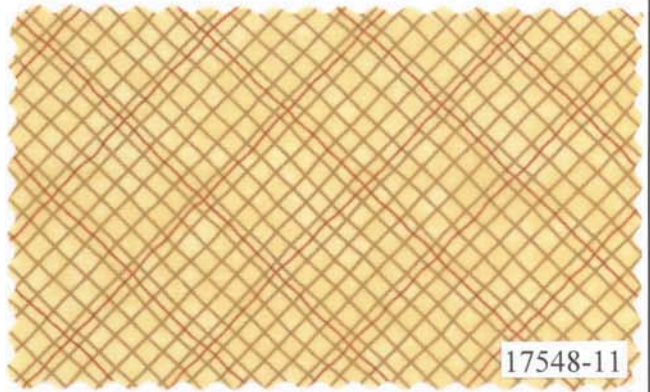

Large block
measure
approximately
21" x 28"

Border stripe
measure
approximately
6"

17540-11
Multi
Panel

Panel have been reduced approximately 65% to show overall pattern & repeat.

17541-14

17547-14

17543-14

17541-11

17547-11

17546-11

17543-11

17549-11

17544-11

7521-391

17548-11