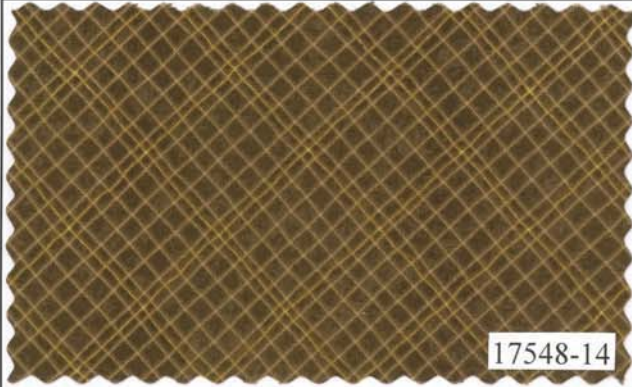

Large block
measure
approximately
21" x 28"

Border stripe
measure
approximately
6"

17540-11
Multi
Panel

Panel have been reduced approximately 65% to show overall pattern & repeat.

17541-14

17547-14

17543-14