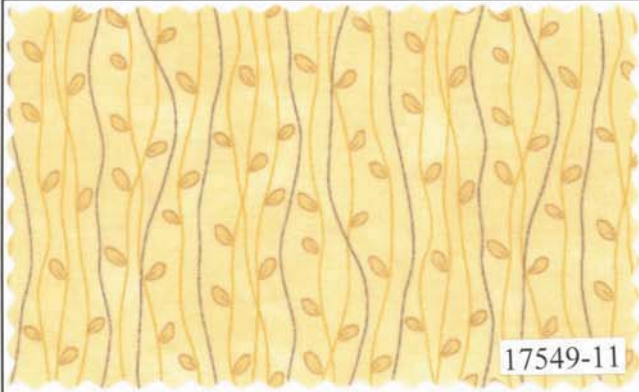

Large block
measure
approximately
21" x 28"

Border stripe
measure
approximately
6"

17540-11
Multi
Panel

Panel have been reduced approximately 65% to show overall pattern & repeat.

17541-14

17547-14

17543-14

17541-11

17547-11

17546-11

17543-11

17549-11

17544-11

7521-391

17548-11