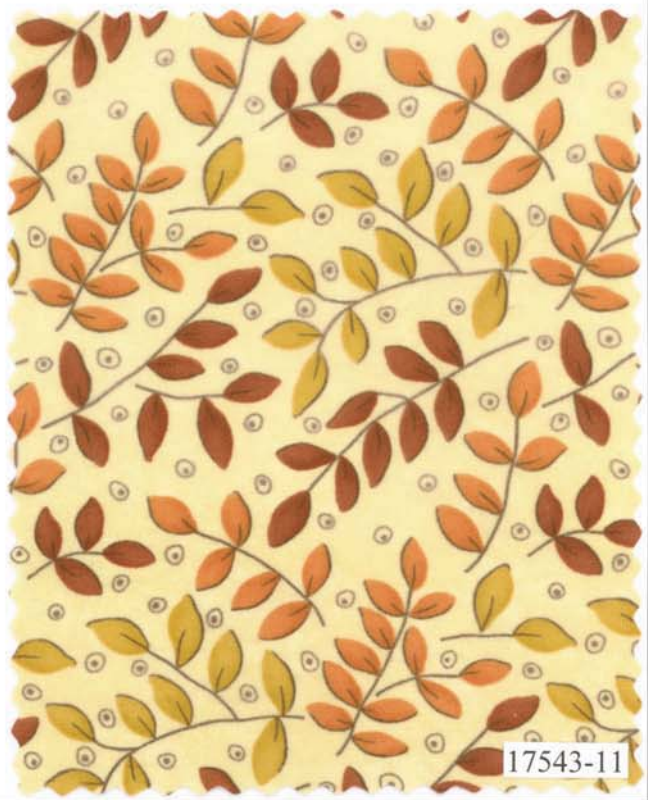

17541-11

17546-11

17543-11