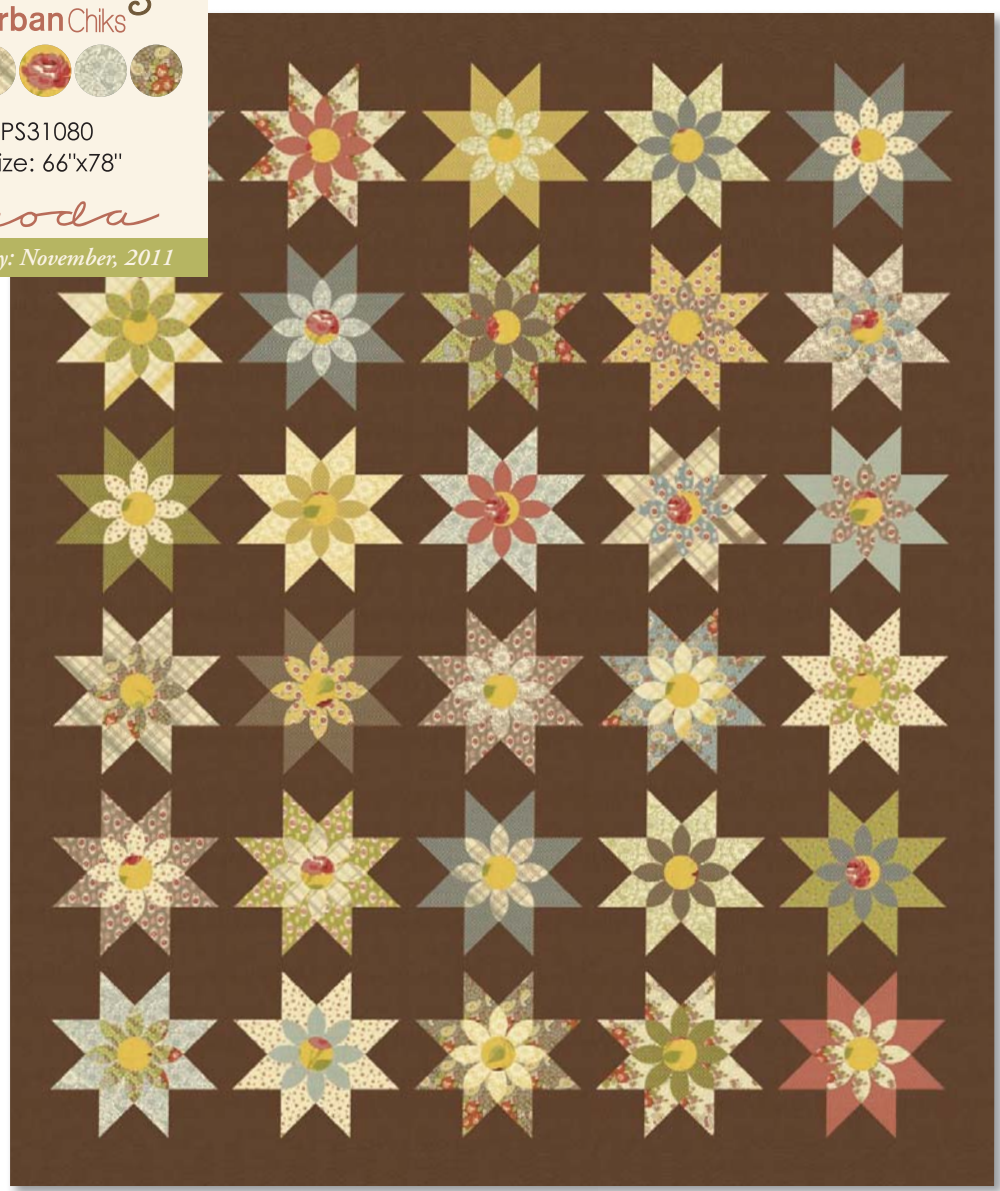

URBAN Cowgirl

moda  
IDEA PAGE FOR PROJECTS  
FEATURING URBAN COWGIRL  
COLLECTION BY URBAN CHIKS  
PROJECT SHEET FOR QUILT  
AVAILABLE FALL 2011

METRO

Urban Cowgirl  
Urban Chiks

PS31080  
Size: 66"x78"

*moda*

Delivery: November, 2011

Background, Border & Binding

9900 41  
4½ yards  
7 52106 65048 0

*Plus 1 Fat Quarter Bundle*

31080AB 7 52106 91979 2

PS31080 Pk 25

7 52106 92601 1

*moda*

MODAFABRICS.COM

**Square Dance**  
70 x 80

PSD 401P/PSD 401PG  
Retail: \$10.00  
Layer Cake Friendly

Fabric Requirements:

- 1 - Layer Cake - 31080LC - for pieced center
- 2¾ yds - Background & Binding - 31087-19
- 2¼ yds - Outer Border - 31080-16
- 5 yds - Backing - your choice

**Climbing Roses** \* 72 x 80 \* PSD 400P/PSD 400PG \* Retail: \$10.00 \* Jelly Roll Friendly \* Two Colorways

Fabric Requirements:  
using Urban Cowgirl

- 1 - Jelly Roll - 31080JR - Pieced Center
- 1 yd - End Posts - 31087-19
- 1 yd - Inner Border & Binding - 31086-14
- 2¼ yds - Outer Border - 31080-16
- 5 yds - Backing - your choice