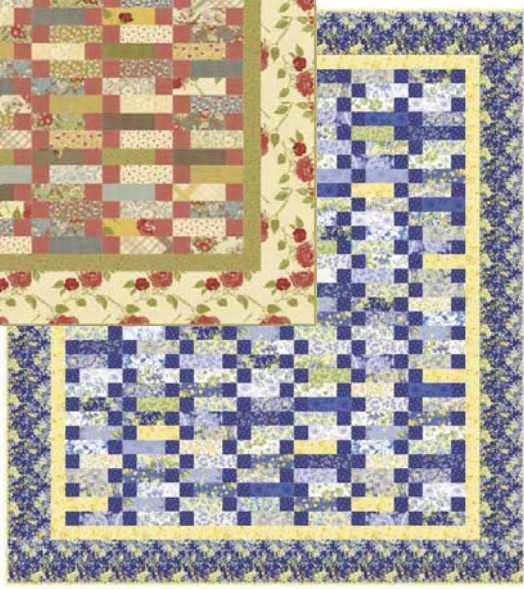

MODAFABRICS.COM

**Square Dance**  
70 x 80

PSD 401P/PSD 401PG  
Retail: \$10.00  
Layer Cake Friendly

Fabric Requirements:

- 1 - Layer Cake - 31080LC - for pieced center
- 2¾ yds - Background & Binding - 31087-19
- 2¼ yds - Outer Border - 31080-16
- 5 yds - Backing - your choice

**Climbing Roses** \* 72 x 80 \* PSD 400P/PSD 400PG \* Retail: \$10.00 \* Jelly Roll Friendly \* Two Colorways

Fabric Requirements:  
using Urban Cowgirl

- 1 - Jelly Roll - 31080JR - Pieced Center
- 1 yd - End Posts - 31087-19
- 1 yd - Inner Border & Binding - 31086-14
- 2¼ yds - Outer Border - 31080-16
- 5 yds - Backing - your choice

Fabric Requirements:  
using Summer Breeze II

- 1 - Jelly Roll - 32590JR - Pieced Center
- 1 yd - End Posts - 32596-21
- 1 yd - Inner Border & Binding - 32461-21
- 2¼ yds - Outer Border - 32590-15
- 5 yds - Backing - your choice