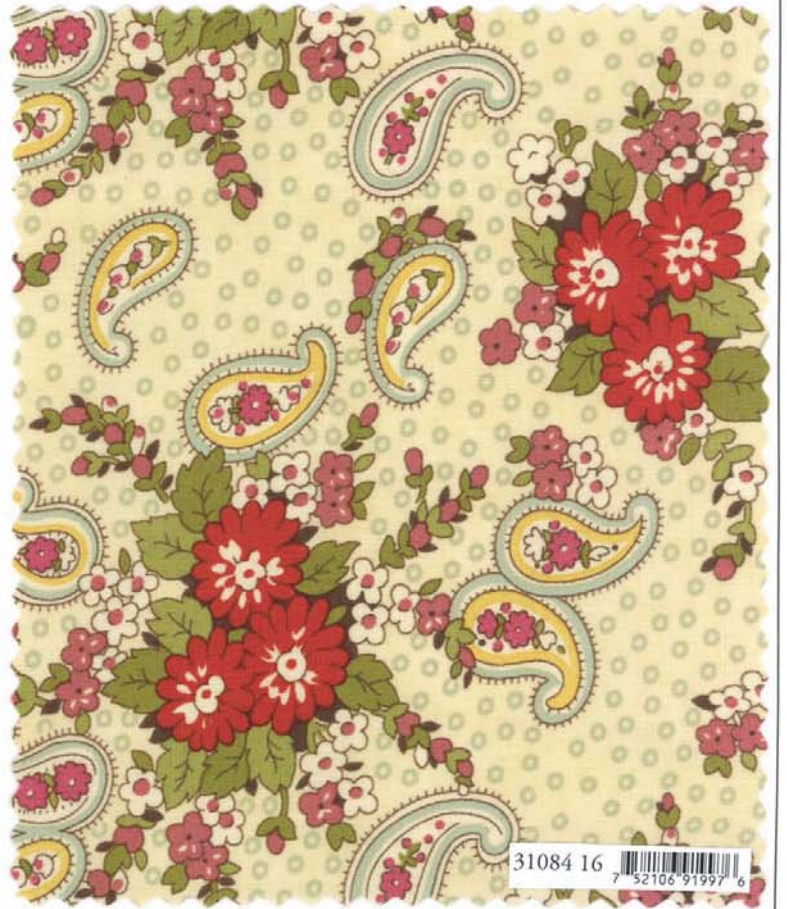

31080 16

31086 16

31087 19

31084 16