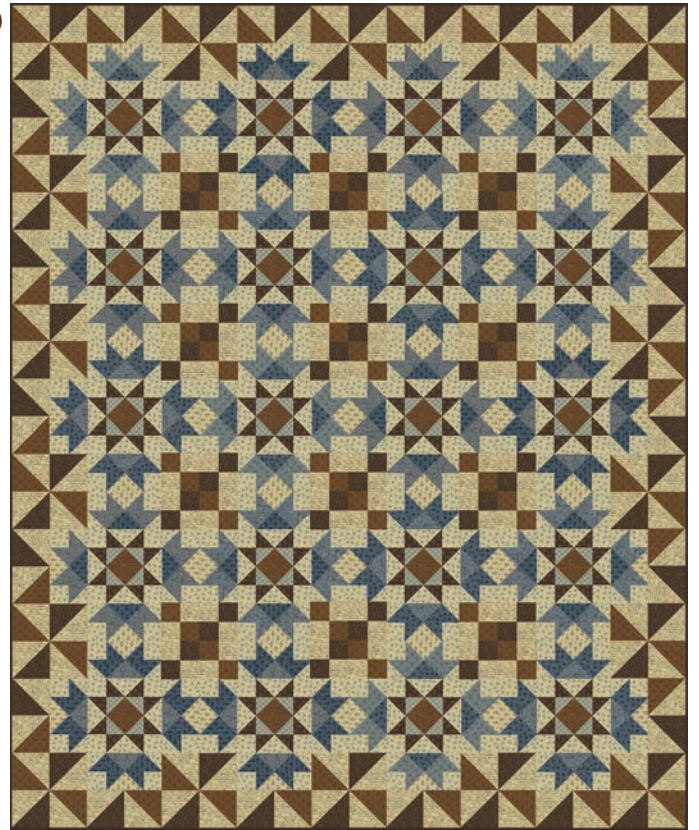

PIECEMAKERS

Kathy Schmitz

01

02

I have always gotten a kick out of the creative names quilt guilds come up with. In this line of fabric I wanted to do a focal piece using graphics of notions, cute guild names, and some of my favorite guilty quotes. I did most of the drawing and writing using a pen and ink which lent itself well to the aged look I was going for. The sepia tone of the ink I used was the first color in this design. Playing with the ink I soon found it actually had several shades of brown that felt really warm and cozy to me. I wanted to add some shades of blue to the mix of browns and I came up with a blueish colonial tealish twist!

№ 5746 93*
Bachelor Button

№ 6050 13
Bachelor Button

№ 6054 14
Bachelor Button

№ 6055 15*
Bachelor Button

№ 5746 92
Bluebelle

№ 6051 12*
Bluebelle

№ 6052 12
Bluebelle

№ 6056 14
Bluebelle

№ 6053 12*
Bluebelle

№ 6054 12*
Bluebelle

№ 6057 12*
Bluebelle

№ 6050 11*
Ivory

01 KS 1304
KS 1304G
Nimble Thimble
Size: 72" x 88"

02 KS 1302
KS 1302G
Piecemakers
Size: 56" x 68"

01

№ 6056 13*
Ivory Bluebelle