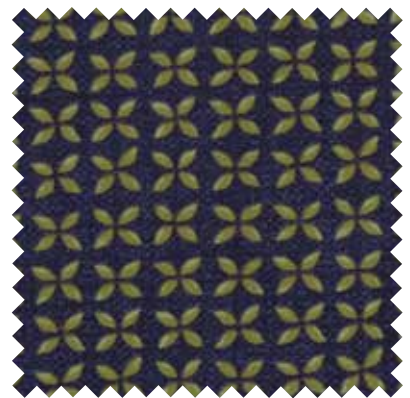

Woodland Summer

Holly Taylor

While visiting the butterfly gardens at the Omaha Zoo, I sat on a bench as all types of butterflies landed on my shirt. It was so calming and I felt as one with nature. It inspired me to learn a little more about the butterflies in the state of Minnesota only to discover we were on a direct flight for them on there way to Mexico. As sure as the mighty Mississippi starts as a babbling brook in northern Minnesota the Monarch comes out of Canada and follows its path for a short distance. The burst of Spring colors and the beautiful butterflies were the inspiration for *Woodland Summer*. We hope you like the brighter palette we have used in this collection.

No. 6545 14*
Cherry

No. 6547 14*
Cherry

No. 6541 14*
Cherry

No. 6548 14*
Cherry

No. 6544 14*
Cherry

Prints

No 6541 15*
Indigo

No 6542 15*
Indigo

No 6548 15
Indigo

No 6544 15*
Indigo

No 6545 15
Indigo

No 6546 15
Indigo

No 6547 15*
Indigo

No 6543 15
Indigo

No 6541 16
Sky

No 6548 16*
Sky