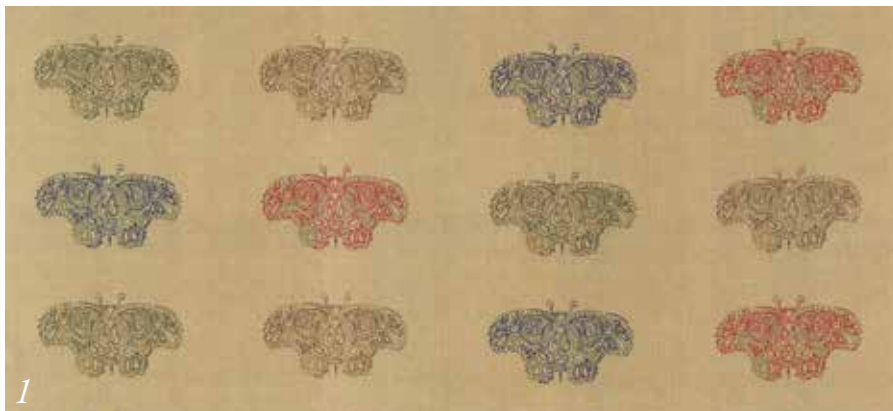

No 6548 15
Indigo

No 6544 15*
Indigo

No 6545 15
Indigo

No 6546 15
Indigo

No 6547 15*
Indigo

No 6543 15
Indigo

No 6541 16
Sky

No 6548 16*
Sky

ADQ 0204 / ADQ 0204G Northern Mountains Size: 52" x 76"

AQD - Antlers Quilt Designs

■ CHD 1325
 CHD 1325G
Butterfly Summer
 Size: Quilt 53"x63" Runner: 16"x49"

CHD – Coach House Designs

Running Yardage – 3 Colorways

Reduced to show detail. Butterflies are 7" across

№ 6540 13 Rattan

№ 6540 12
Tea

№ 6540 11*
Ivory

moda

№ 6541 11*
Ivory

№ 6544 11
Ivory

№ 6543 11*
Ivory