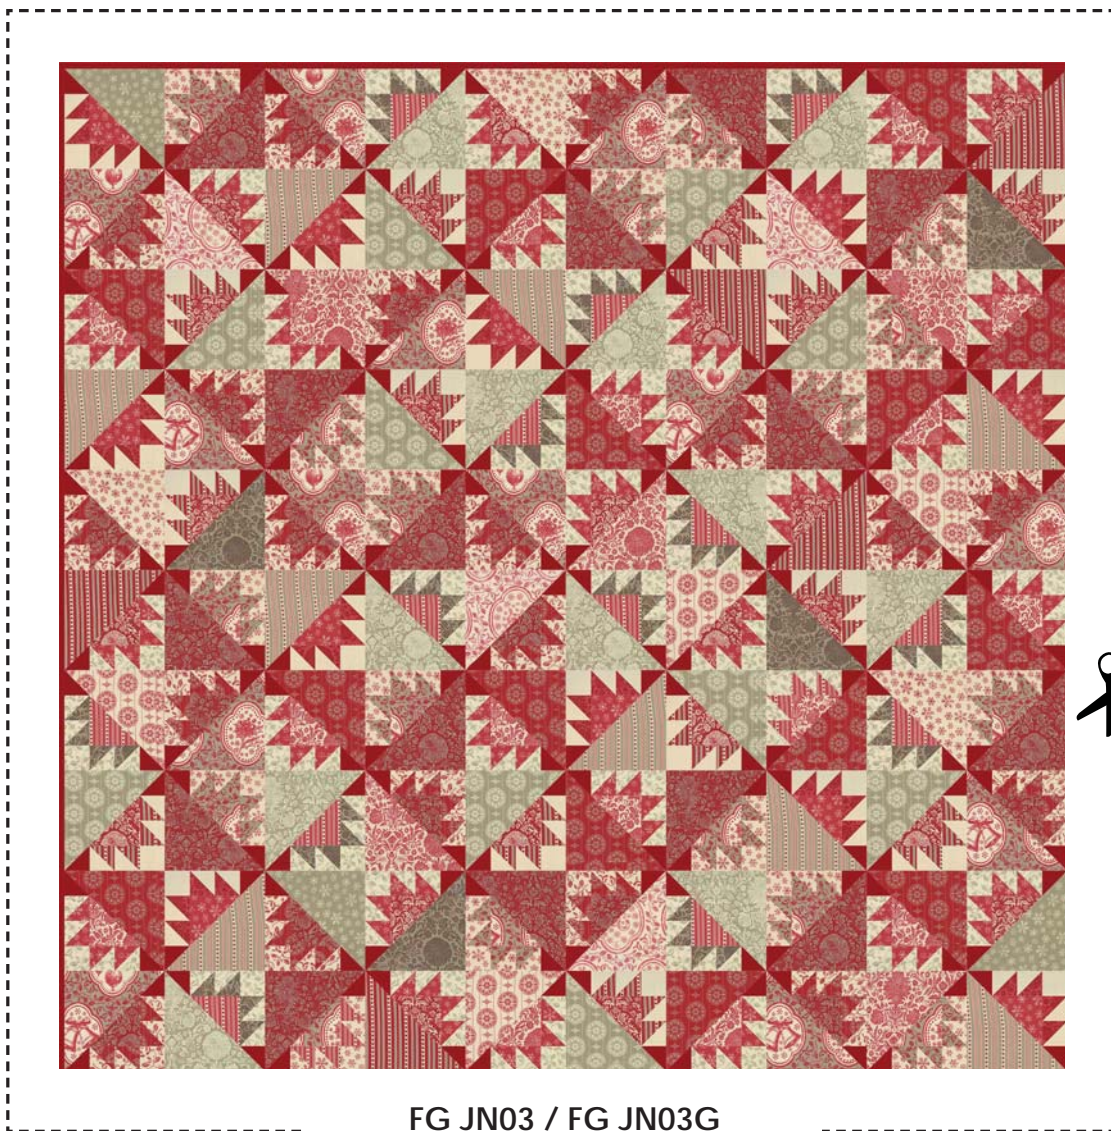

Joyeux Noël

French
General

moda

FG JN03 / FG JN03G
Pomme de Pin Size: 60" x 60"

*J*oyeux Noel is a collection of some of our favorite 19th century antique French prints. Inspired by the simple color combination of red and natural, with a variety of cotton/linen prints to add a touch of rustic elegance, Joyeux Noel is a holiday line that will be classic for years to come.