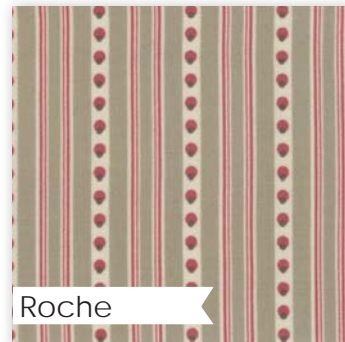

13712 18*

Pearl Rouge

13715 15*

Pearl Rouge

13714 15*

Pearl

13710 16*

Rouge

13710 11* reduced to 35% to show detail

Roche Rouge

13711 17

Rouge Roche

13711 14

Roche Rouge

13715 12*

Roche

13713 14*

Roche Rouge

13710 15 reduced to 35% to show detail

Roche Pearl

13710 13* reduced to 35% to show detail

FG JN04 / FG JN04G
Joyeux Noel Decoration Set
11 pieces Size: 5.25" x 4.5"

Joyeux Noël

French
General