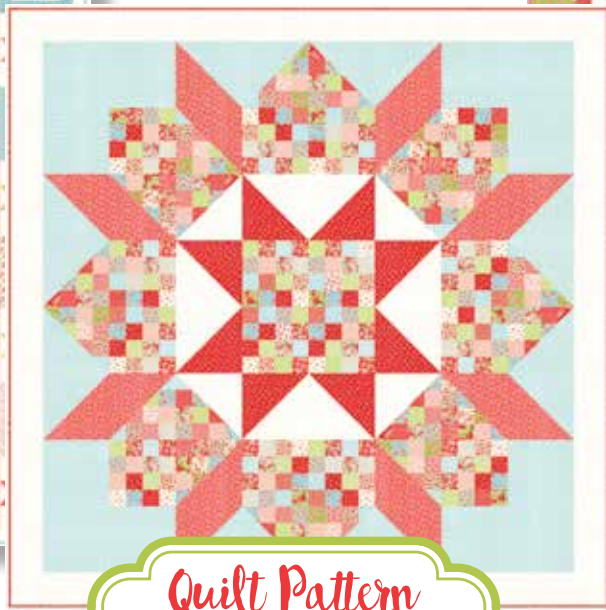

Quilt Pattern
 № TB 196 / TB 196G
 Daydream
 Size: 75" x 75"
 AB Friendly

MAY
2016
DELIVERY

Little Ruby
 by Bonnie & Camille

What's even more adorable than Ruby? How about a teeny-tiny Ruby! We've chosen our most favorite prints from the popular Ruby collection, added in a few from Bliss, and topped it off with some fresh new florals. Oh, and we've made them all very sweet and petite. You're going to fall in love with tiny prints all over again with Little Ruby.

Pattern
 № CW 990/ CW 990G
 Joyful Stocking Ornaments
 Size: 5" x 7"
 AB Friendly

Patterns created by
 Thimbleblossoms and
 Cotton Way

modafabrics.com

Quilt Pattern
 № TB 198/ TB 198G
 The Simple Life
 Size: 76" x 76"
 F8 Friendly