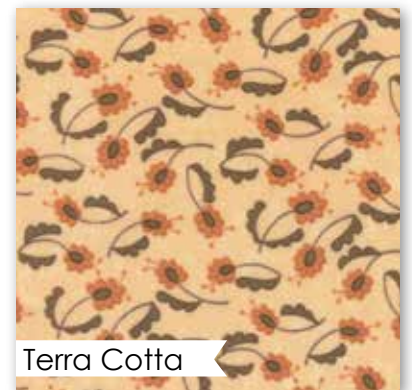

PH 665 / PH 665G
Plush Sampler Terra Cotta
Size: 60" x 60"
Uses Panel

PH 665 / PH 665G
Plush Sampler Blue Green
Size: 60" x 60"
Uses Panel

Terra Cotta

17890 21
Panel measures approx. 44" x 36"
Each Tag measures approx. 5.5" x 3.5"

Terra Cotta

17898 16 *

Terra Cotta

17894 16 *

Terra Cotta

7521 748

Terra Cotta

17892 16 *