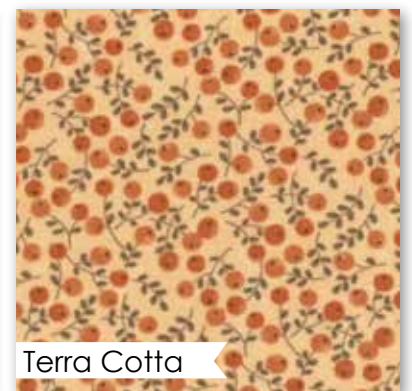

PH 665 / PH 665G
Plush Sampler Terra Cotta
Size: 60" x 60"
Uses Panel

PH 665 / PH 665G
Plush Sampler Blue Green
Size: 60" x 60"
Uses Panel

Terra Cotta

17890 21
Panel measures approx. 44" x 36"
Each Tag measures approx. 5.5" x 3.5"

Terra Cotta

17898 16 *

Terra Cotta

17894 16 *

Terra Cotta

7521 748

Terra Cotta

17892 16 *

Terra Cotta

17895 16

Light Terra Cotta

7521 746

Terra Cotta

17897 16

Bark

17891 13 *