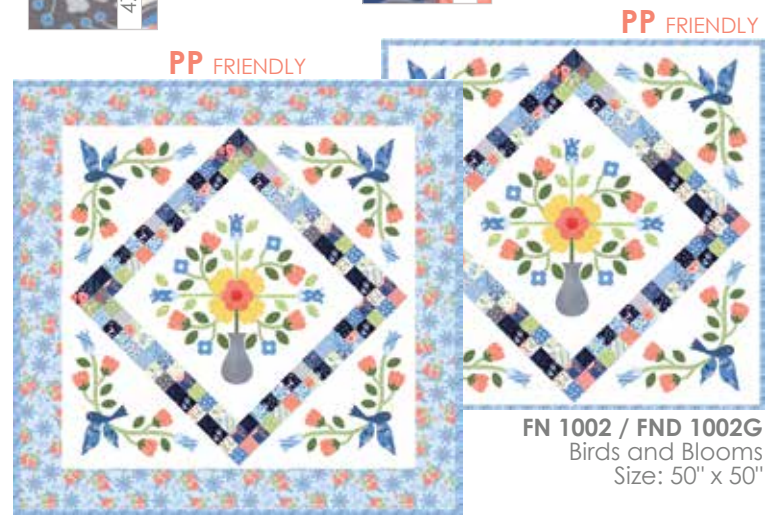

FN 1002 / FND 1002G
Birds and Blooms with Border
Size: 62" x 62"

FN 1002 / FND 1002G
Birds and Blooms
Size: 50" x 50"

47510

Asst. 15

Asst. 10

Low Cal 10

AB

JR

LC

MC

PP

•33 Prints

•100% Premium Cotton

JR's, LC's, MC's & PP's include two each of 47516 11, 12 & 19 and 47518

Franny Bloomsbury & Jane

October Delivery **36**

LC & PP FRIENDLY

QJP M203 / QJP M203G
A Star Filled Sky Size: 72" x 72"

QJP M205 / QJP M205G
Cafe Tiles Size: 72" x 72"

QJP M204 / QJP M204G
Peony Size: 72" x 72"