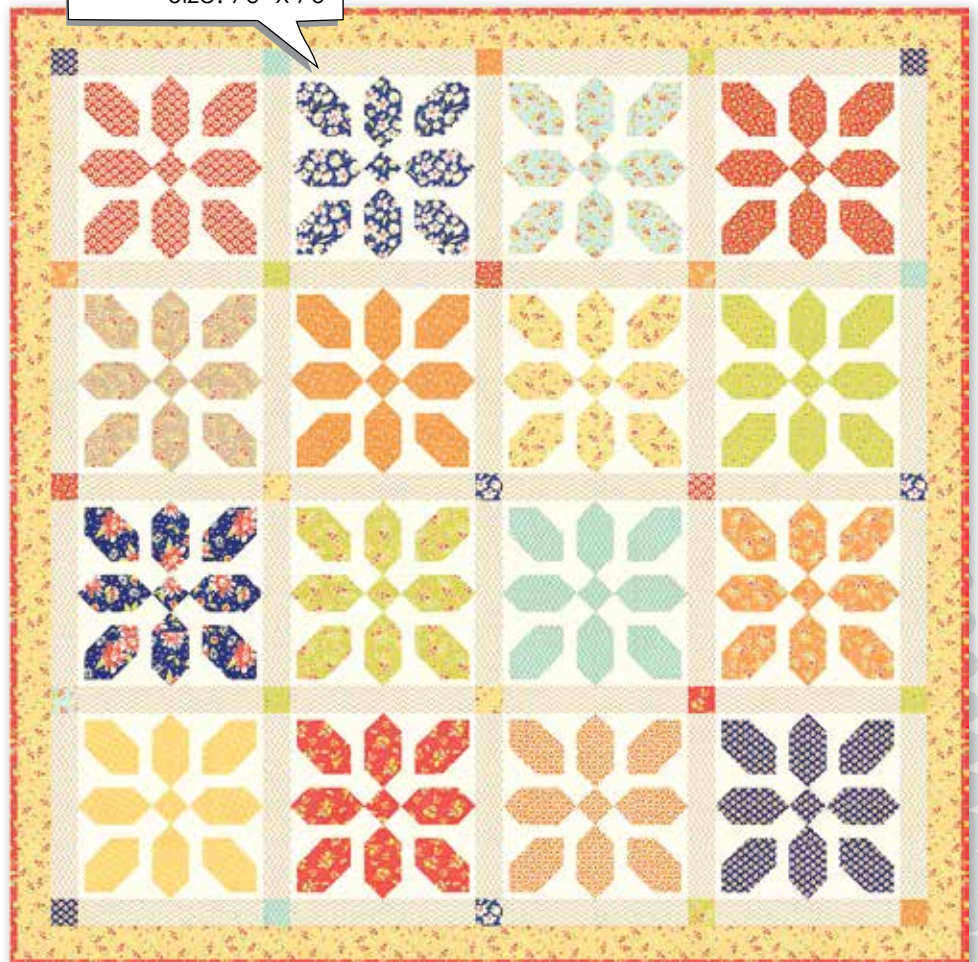

Coney Island

FIG TREE & CO

W

HEN I DAYDREAM OF SUMMERTIME, THERE ARE SEVERAL THINGS THAT COME IMMEDIATELY TO MIND FOR ME... CLEAR, BRIGHT COLORS AND PLAYFUL PRINTS, AND A DISTINCTIVE VINTAGE NOSTALGIA THAT COMES FROM LITTLE PRINTS. THERE ARE ALSO FLOWERS EVERYWHERE, AND SHERBET - LOTS AND LOTS OF ICE CREAM SHERBET!

IT WAS FROM THESE DAYDREAMS THAT CONEY ISLAND WAS BORN WITH IT'S WEATHERED BOARDWALKS, VINTAGE CARNIVAL GAMES, LITTLE GIRLS' SKIRTS BILLOWING IN THE BREEZE AND YES, YOU GUESSED IT - LOTS AND LOTS OF DELICIOUS SHERBET. THIS PLAYFUL COLLECTION IS FILLED WITH LITTLE RETRO PRINTS AND CLASSIC FRESH FLORALS - PERFECT FOR THE MANY WONDERFUL NEW PROJECTS THAT SPAN ALL AGE GROUPS AND QUILTING GENRES.

CONEY ISLAND IS FIG TREE AT IT'S BEST - A PERFECT BLEND OF FRESH AND RETRO PRINTS THAT WILL APPEAL TO EVERY FRESH VINTAGE™ FAN AMONG YOU!

FIGTREEQUILTS.COM

FT 1153 / FT 1153G
Merry Go Round
Size: 70" x 70"

BIND! SEW!

CUT! ALL AT ONCE!
THEY CALL HER
THE OCTOPUS
FOR HER UNIQUE ABILITY TO FLUIDLY
BIND, CUT AND SEW IN GRACEFUL
MOVEMENTS!

CONEY ISLAND BY FIG TREE & CO.

FT 1154 / FT 1154G
Mini Ferris Wheel
Size: 18.75" x 18.75"