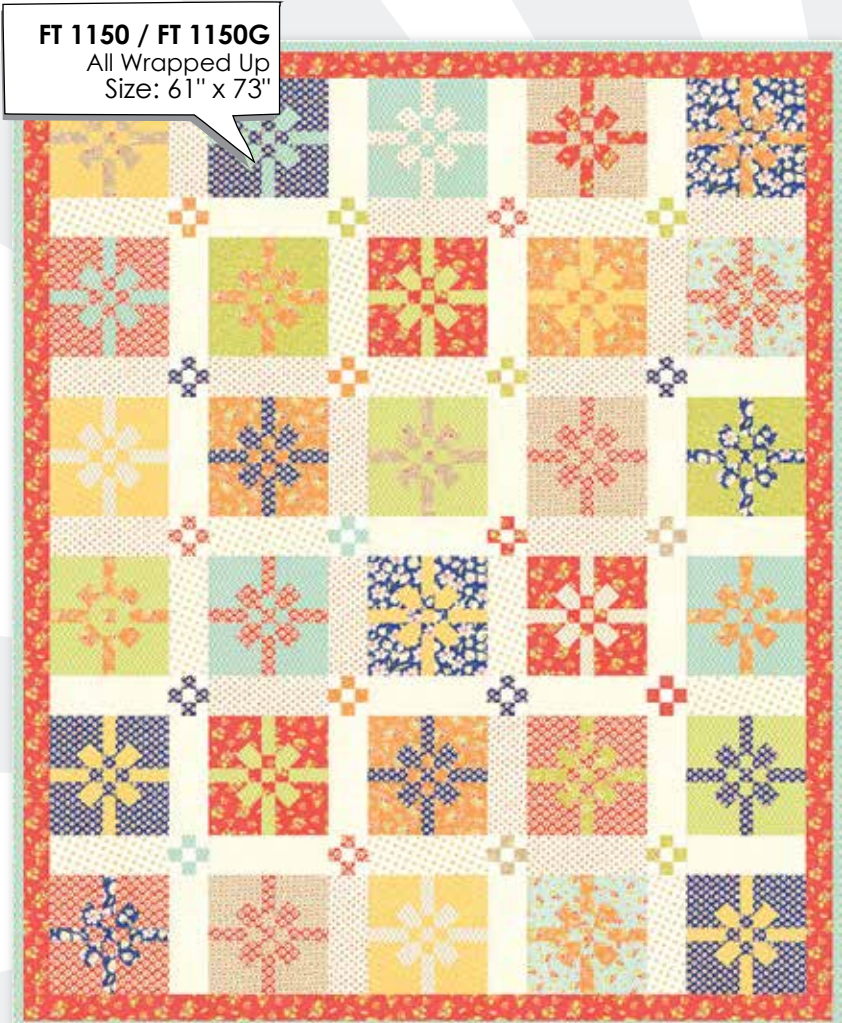

CONEY ISLAND IS FIG TREE AT IT'S BEST - A PERFECT BLEND OF FRESH AND RETRO PRINTS THAT WILL APPEAL TO EVERY FRESH VINTAGE™ FAN AMONG YOU!

FIGTREEQUILTS.COM

FT 1153 / FT 1153G
Merry Go Round
Size: 70" x 70"

BIND! SEW!

CUT! ALL AT ONCE!
THEY CALL HER
THE OCTOPUS
FOR HER UNIQUE ABILITY TO FLUIDLY
BIND, CUT AND SEW IN GRACEFUL
MOVEMENTS!

CONEY ISLAND BY FIG TREE & CO.

FT 1154 / FT 1154G
Mini Ferris Wheel
Size: 18.75" x 18.75"