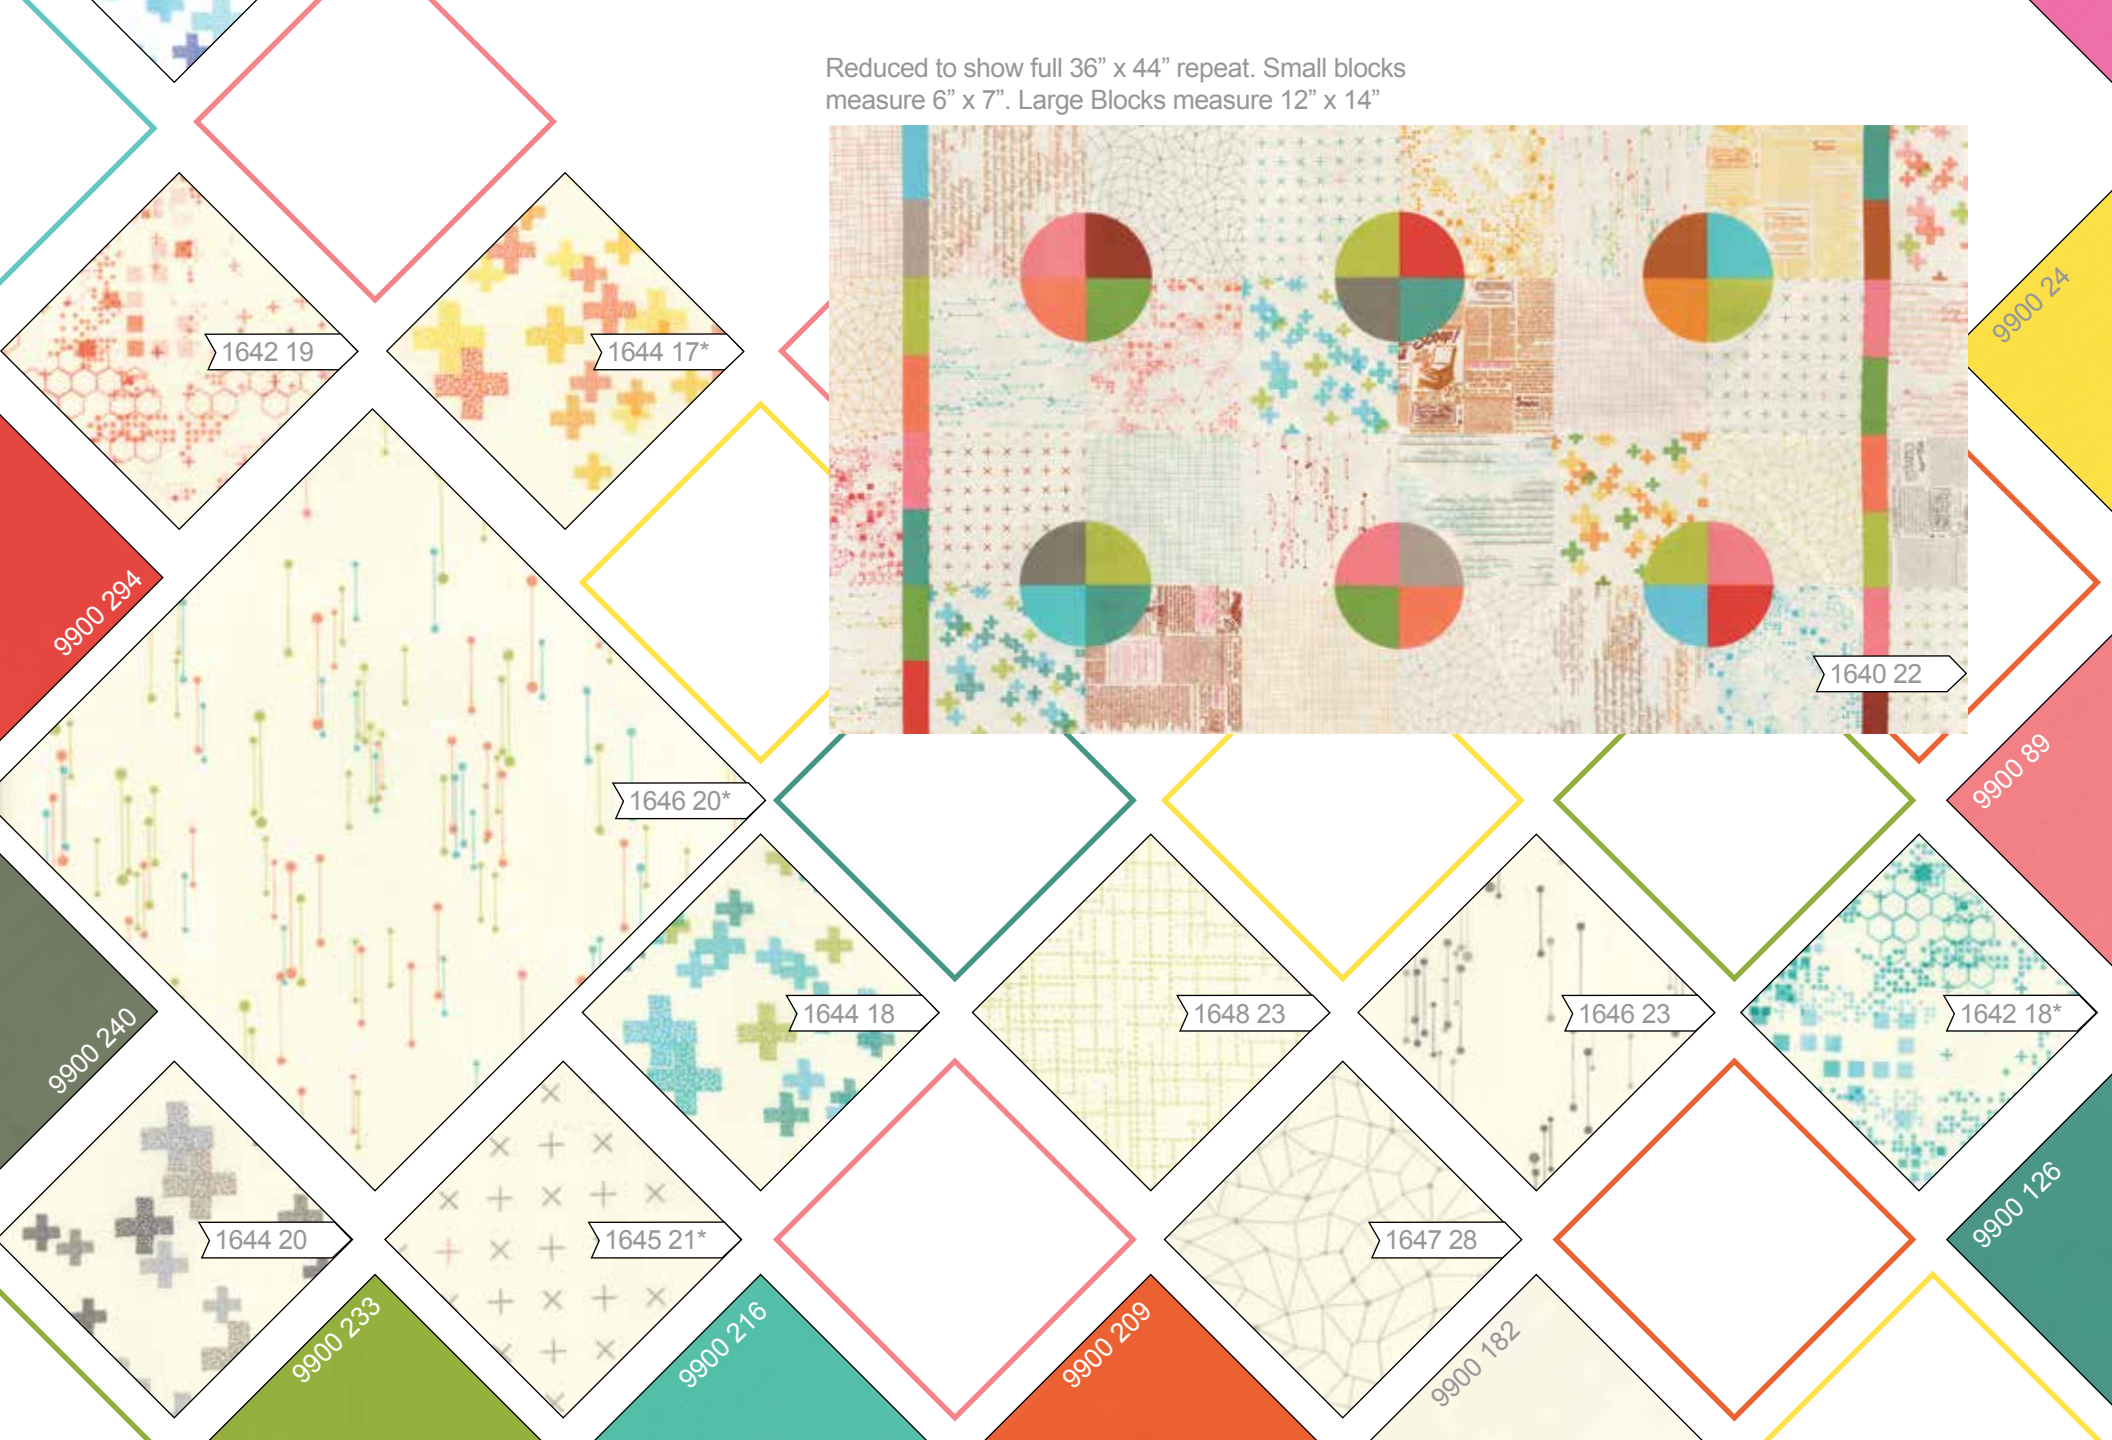

moda

MODERN BACKGROUNDS COLORBOX ZEN CHIC

Who doesn't love the delicately textured, versatile companions that make a quilt so cozy and interesting? After the very popular gray textures in PAPER and INK, Zen Chic now complements the low volume palette with subtle color textures on white, eggshell and fog - with a full color wheel to choose from.

The special extra in this collection is a modern cheater-print with colorful, striking circles on textured patches. It's the perfect print for a fast, contemporary baby quilt, or as a dramatic backing.

So create a beautiful quilt from these backgrounds and

be the color to someone's gray.

Reduced to show full 36" x 44" repeat. Small blocks measure 6" x 7". Large Blocks measure 12" x 14"

Reduced to show full 36" x 44" repeat. Small blocks measure 6" x 7". Large Blocks measure 12" x 14"

1648 17*

1645 16

ZC RSQP / ZC RSQPG
Rolling Smart
Size: 71" x 71"

ZC MPQP / ZC MPQPG
More Pearls
Size: 62" x 62"

ZC RLQP / ZC RLQPG
Retro Labrynth
Size: 61" x 61"

ZC CSQP / ZC CSQPG
Cross Stitch
Size: 80" x 80"