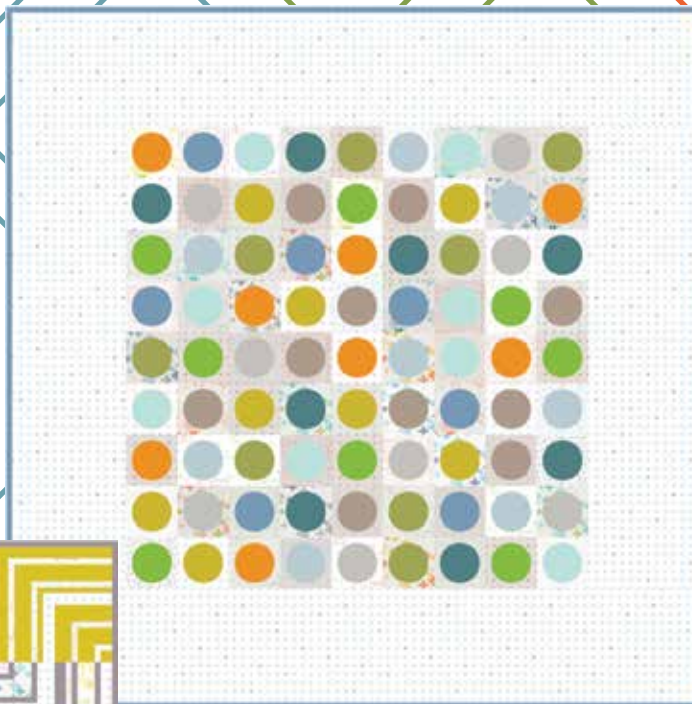

moda

MODERN BACKGROUNDS COLORBOX ZEN CHIC

Who doesn't love the delicately textured, versatile companions that make a quilt so cozy and interesting? After the very popular gray textures in PAPER and INK, Zen Chic now complements the low volume palette with subtle color textures on white, eggshell and fog - with a full color wheel to choose from.

The special extra in this collection is a modern cheater-print with colorful, striking circles on textured patches. It's the perfect print for a fast, contemporary baby quilt, or as a dramatic backing.

1646 18

1648 20

1644 15*

1644 16*

1646 15

1642 15

1647 17*

1644 15

1648 17*

1645 16

ZC RSQP / ZC RSQPG
Rolling Smart
Size: 71" x 71"

ZC MPQP / ZC MPQPG
More Pearls
Size: 62" x 62"

ZC RLQP / ZC RLQPG
Retro Labrynth
Size: 61" x 61"

ZC CSQP / ZC CSQPG
Cross Stitch
Size: 80" x 80"