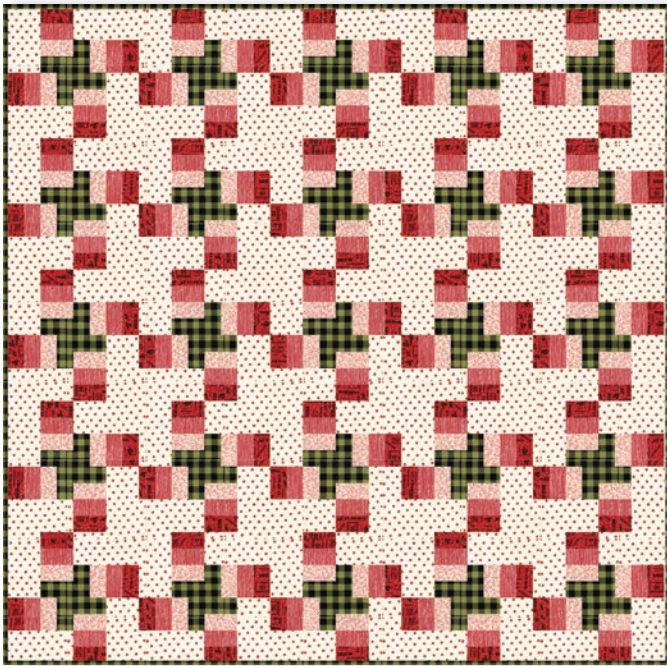

OVERNIGHT DELIVERY

Sweetwater

Overnight Delivery – a cheerful ode to the magic of Christmas Eve. We went back to basics with traditional Christmas red and green, then added cream and a touch of black. It's exactly what we wanted, a traditional collection that recalls Countdown to Christmas. One of our favorite prints from that first holiday group – titled Joy – has been re-created for Overnight Delivery. We also added a new favorite, the Buffalo Check, because it always makes us smile.

5704 11 *

5706 21 *

5703 11 *

5707 11 *

SW P261 / SW P261G
Plaid Tidings Size: 80" x 80"

LC Friendly

SW P260 / SW P260G
Hometown Christmas Size: 68" x 54"

5703 24 *

5708 11 *

5700 11 *

5702 24 *

5708 13 *

5700 21

5704 14 *

5706 24 *

5707 22