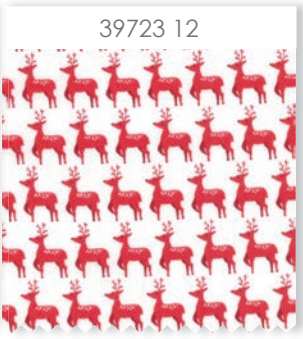

NQ 419 / NQ 419G Snowstar Size: 53" x 67"

Wenche Wolff Hatling of  NORTHERN QUILTS

Celebrate a Nordic Christmas with reindeer, snowflakes and songs! A few mice are joining the winter fun, eager to grab a cheesy snack from the table decorated for the holiday! Sno captures Scandinavian winter-themed fabrics in traditional holiday red, with stylish grey and black, combined with classic pure white.

NQ 420 / NQ 420G  
 A - Warm Hands Pillow or Mini Quilt Dark  
 B - Warm Hands Pillow or Mini Quilt Light  
 Size: 20" x 20"

NQ 421 / NQ 421G  
Christmas Window Wall Quilt  
Size: 34" x 48"

Bella solids