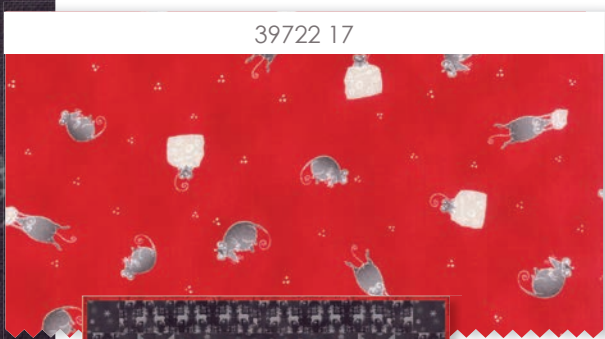

NQ 419 / NQ 419G Snowstar Size: 53" x 67"

Wenche Wolff Hatling of  NORTHERN QUILTS

Celebrate a Nordic Christmas with reindeer, snowflakes and songs! A few mice are joining the winter fun, eager to grab a cheesy snack from the table decorated for the holiday! Sno captures Scandinavian winter-themed fabrics in traditional holiday red, with stylish grey and black, combined with classic pure white.

NQ 420 / NQ 420G  
 A - Warm Hands Pillow or Mini Quilt Dark  
 B - Warm Hands Pillow or Mini Quilt Light  
 Size: 20" x 20"

NQ 421 / NQ 421G  
Christmas Window Wall Quilt  
Size: 34" x 48"

Bella solids