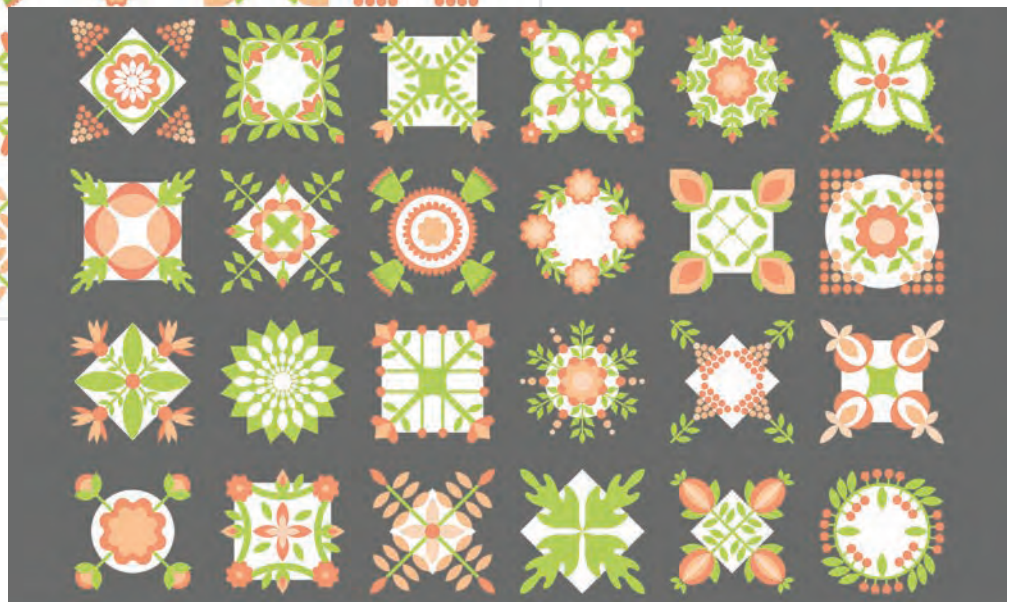

Running Yardage reduced to show full 58" x 36" repeat.
Each motif is 7.75", blocks can be cut to approx. 9".