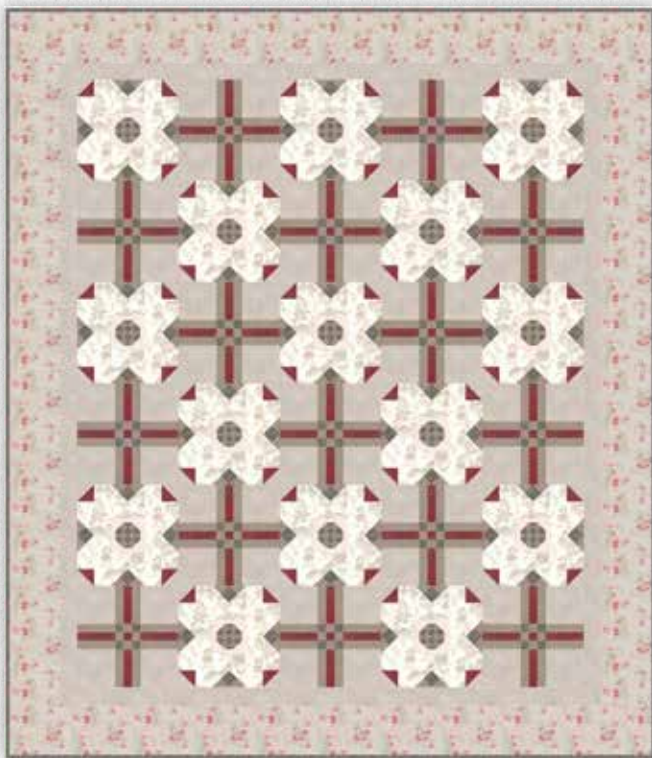

## 108" BACKING

11161 12

11161 11

11161 13

11161 15

DLL 115 / DLL 115G  
 OLD TOWN QUILT 1 - 82" x 92"

DLL 115 / DLL 115G  
 OLD TOWN QUILT 2 - 72" x 84"

DLL 115 / DLL 115G  
 OLD TOWN QUILT 3 - 76" x 88"