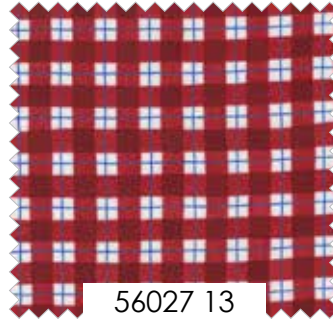

56021 12

56022 12

56023 14

56021 14

56024 12

56026 12

56028 14

56027 12

56023 12

BELLA SOLID COORDINATES

moda FABRICS + SUPPLIES<sup>®</sup> MARCH DELIVERY

# All American Deb Strain

56024 13

56022 13

56026 13

56028 16

56027 13

56025 13

56020 11

LC

MC

PP

MARCH DELIVERY

•28 Prints •100% Premium Cotton

ABs include 26 skus plus 1 Panel 56020-11. F8s, JRs, LCs, MCs & PPs do not include panels.

JRs, LCs, MCs & PPs include 27 skus plus two each of 56021-11, 56023, 56024, 56025-11 & 56026.