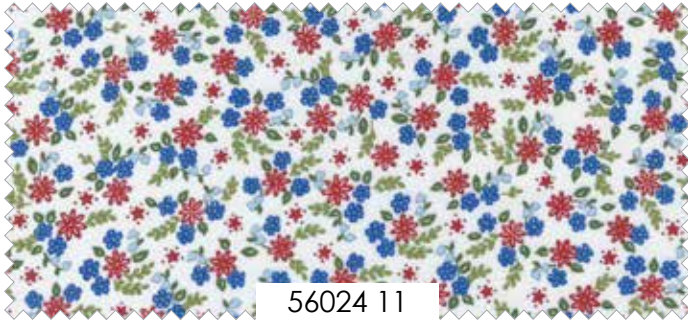

All American Deb Strain

WHITE BLEACHED
9900 98