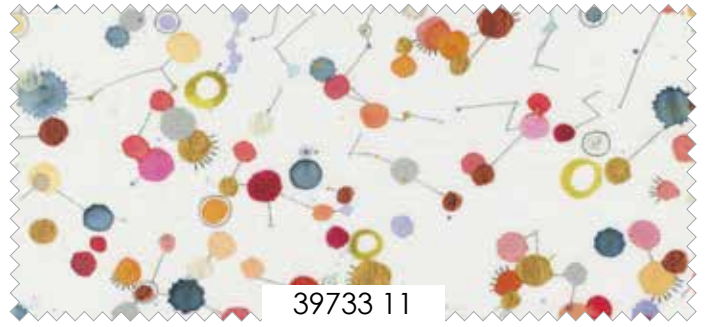

**CJP 2108 A Beautiful Arrangement Light**  
78" x 78"

**CJP 2108 A Beautiful Arrangement Dark**  
78" x 78"

Chickadee is a design collection paying homage to my happy childhood connections to a few of the specific flowers, birds and bits of nature that surrounded my favorite places in the world - my home, my grandparents' gardens; and my neighborhood.

~Laura Muir

*moda* FABRICS + SUPPLIES® APRIL DELIVERY

**CJP 2106** Peep A Little, Talk A Little  
Blue/ Green 80" x 80"

**CJP 2106** Peep A Little, Talk A Little  
Multicolored 80" x 80"

**CJP 2107** Sunny Side  
69" x 82"

OFF WHITE  
9900 200

39732 11

39733 11

39731 11

WISTERIA  
9900 215

39734 11

39735 11

AMELIA APRICOT  
9900 162