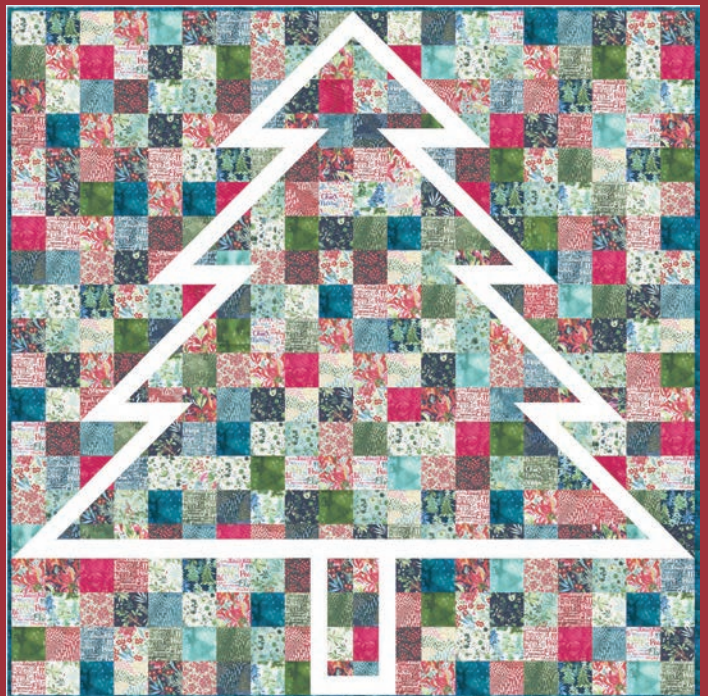

COMFORT AND JOY

CREATE *joy* PROJECT

Comfort & Joy is a warm and happy fabric collection celebrating the holiday season! You'll find a bright, modern color palette featuring pink & lime green poinsettias, red roses, holly berries, cobalt blue botanicals, green foliage and soft blue spruce pine boughs that make for a playful Christmas collection! All the fabrics together feel like the ultimate Christmas party! I love the color scheme in Comfort & Joy, because it brings in some non-traditional colors to the mix, while still hitting home with the reds and greens! I hope you'll feel inspired to create some unique and lovely Christmas trimmings and of course QUILTS with this collection. We brought back the well loved pine trees from Starflower Christmas by popular demand as a special treat!

The Comfort & Joy panel is a beautiful focal print that shares a personal favorite holiday sentiment, "Good Tidings of Comfort and Joy" surrounded by a lush floral wreath that compliments each piece of this fabric collection.

One of my favorite prints is the hand lettered design called "Holiday Feels" bedecked in Christmas words and feelings that make me excited to SEW ALL THE GIFTS!!!

xoxo Laura

CJP 2204 Comfort & Joy 64" x 85" LC Friendly

moda
FABRICS + SUPPLIES®

MAY DELIVERY

CJP 2205 Sugar Pine Color Block Version 80" x 80"

CJP 2205 Sugar Pine Scrappy Version 80" x 80"
AB Friendly

COMFORT AND JOY
CREATE *joy* PROJECT

39757 11 Comfort & Joy Wreath Panel
Approx. 36" x 44"