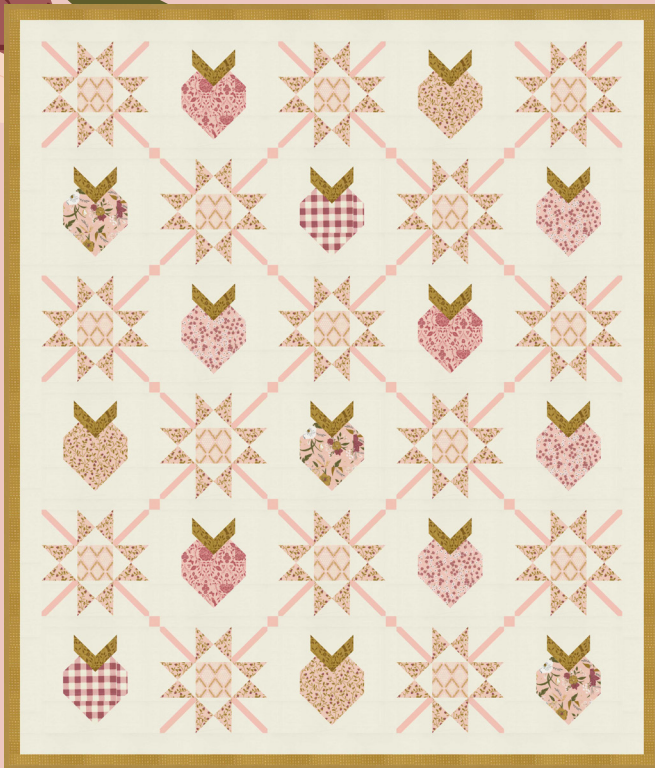

SEPTEMBER DELIVERY

moda
FABRICS + SUPPLIES®

SFR 0014 Strawberry Summer 60" x 71"

SFR 0015 Cottage Home 71" x 91"

SFR 0016 Cabbage Rose 66" x 87"

SFR 0016 Cabbage Rose
Wall Hanging 22" x 22"

43150 11*

43157 21