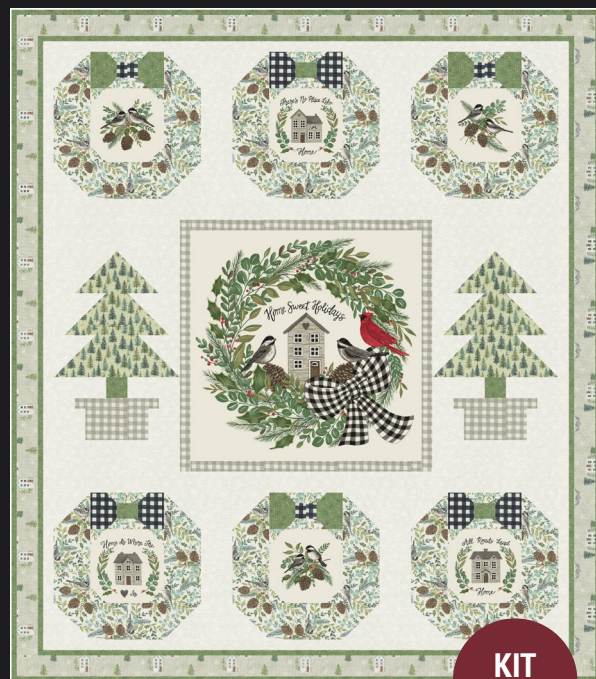

Holidays at Home

Deb Strain

When the snow is falling, our woods become covered in white, with touches of green, brown and black. During these times, it is so special to see the different types of winter birds that come to visit. The brilliant red cardinal is easy to spot and every once in a while, we are able to catch a glimpse of sweet little chickadees twittering amongst the branches. They are certainly my favorite birds to paint and it is a genuine treat to see them near our home! Holidays At Home features both of these beloved birds, along with winter homes and the sentiments our family feels about HOME. Just like our woods, in winter, this collection is filled with winter greenery, pinecones, snow, birds and homes, all in greens, whites, grey, black and a touch of red. Because coming HOME for the holidays, or anytime, is special-just like seeing chickadees in the winter.

moda
FABRICS + SUPPLIES®

JUNE DELIVERY

CHD 2252 Christmas Wishes 48" x 48"

CHD 2254 No Place Like Home 55" x 63"

**KIT
56070**

56079 11
 Panel size: 24" x 44". Small Motifs: 8" Square. Large Motif: 24" Square