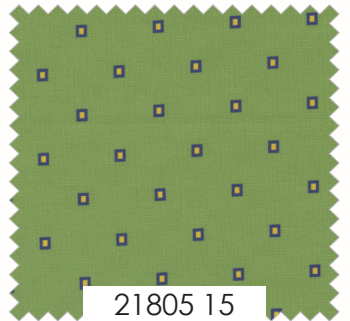

Picture Perfect American Jane

OFF-WHITE
9900 200

21802 11*

21801 11*

21803 11*

21804 11*

CAYENNE
9900 256

21805 21

21806 12

21805 12*

21807 14

21805 14*

21802 14*

21806 13*

21807 13

21805 13

BELLA SOLID COORDINATES

moda FABRICS + SUPPLIES® JULY DELIVERY

Picture Perfect American Jane

21807 15

21806 15*

21803 15

21805 15

21806 21*

21805 11

21807 17

21801 16

21802 16

21802 17*

21804 17

21806 17*

21805 17