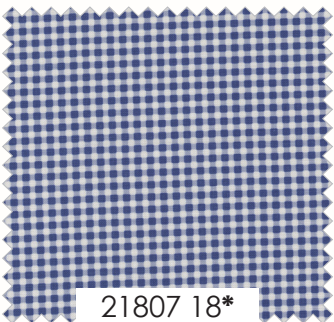

BELLA SOLID COORDINATES

moda FABRICS + SUPPLIES® JULY DELIVERY

Picture Perfect American Jane

21807 15

21806 15*

21803 15

21805 15

21806 21*

21805 11

21807 17

21801 16

21802 16

21802 17*

21804 17

21806 17*

21805 17