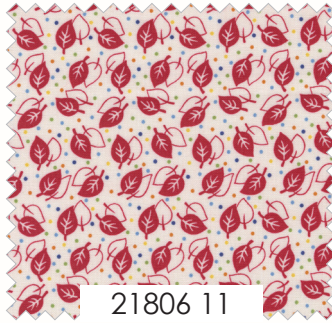

Whether you're creating something for kids or adults, the colors in this collection are perfect for any kind of project you want to make.

Picture Perfect *American Jane*

21800 11*

Panel measures approx. 42.5" x 29".
Small Images without borders are about 4" square.

Picture Perfect American Jane

OFF-WHITE
9900 200

21802 11*

21801 11*

21803 11*

21804 11*

CAYENNE
9900 256

21805 21

21807 12*

21806 11

21804 12

21803 12*

SAFFRON
9900 232

21801 14

21803 14

21804 14*

21806 12

21805 12*

21807 14

21805 14*

21802 14*

21806 13*

21807 13

21805 13