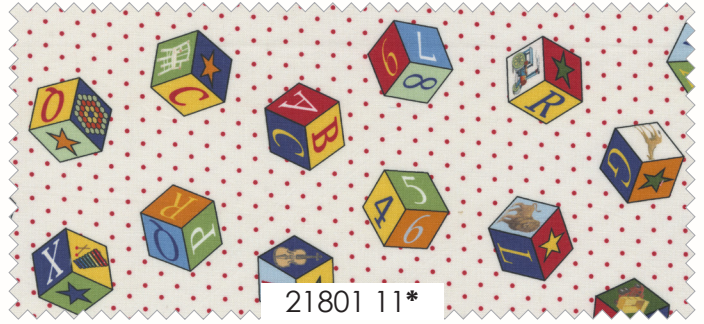

Picture Perfect

American Jane

An abundance of color, vintage-style prints, and a bit of whimsy describes my *Picture Perfect* collection. It will look new, and still be comfortably familiar. There will be squares and dots, a gingham print in just the right size, and a couple of floral prints in different sizes. Add just the right ABC blocks and an alphabet panel, and it really is Picture Perfect.

Whether you're creating something for kids or adults, the colors in this collection are perfect for any kind of project you want to make.

Picture Perfect *American Jane*

21800 11*

Panel measures approx. 42.5" x 29".
Small Images without borders are about 4" square.

Picture Perfect American Jane

OFF-WHITE
9900 200

21802 11*

21801 11*

21803 11*

21804 11*

CAYENNE
9900 256

21805 21