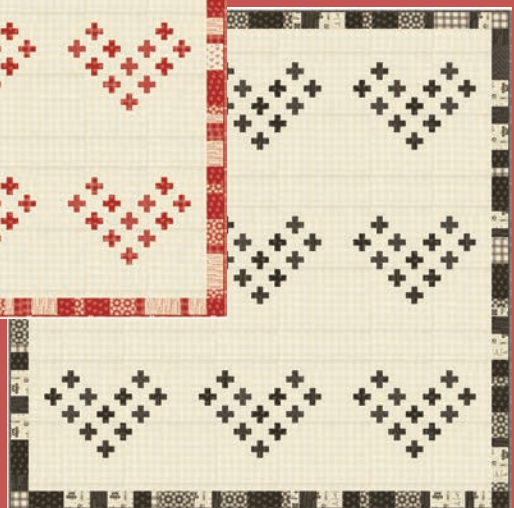

9900 61 PINK

9900 96 SUPER BLACK

Bella Solid Coordinates

SW P316 Sweet Stitches 64" x 64"  
by Sweetwater

Version A

Version B

SW P317 Love Struck 57" x 57"  
by Sweetwater

WS 54 Sewing Spree 52" x 52"  
by Wendy Sheppard