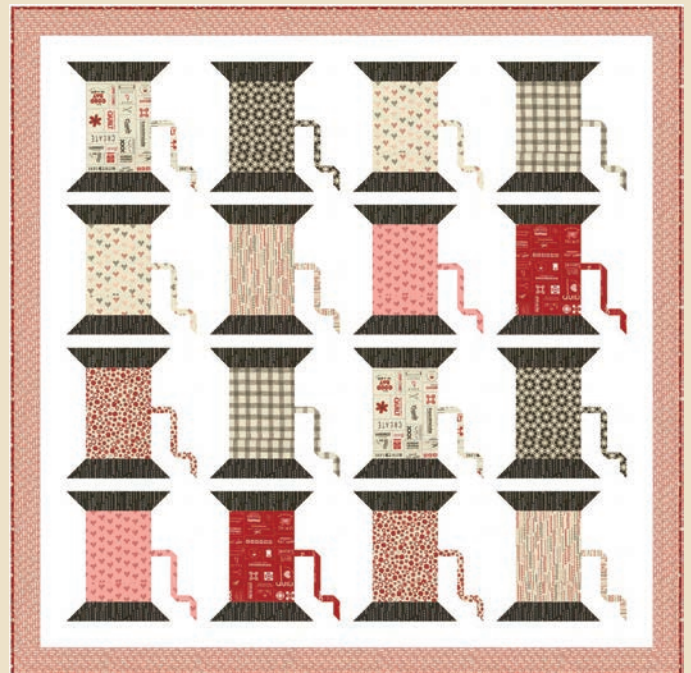

*threads*

XXXXXXXXXXXX

*Sweetwater*

**THREADS CELEBRATES OUR LOVE** for all things sewing! We chose the name because a single thread is the most essential part of our favorite hobby- it's what we start with and what holds everything together. This collection is highlighted by our signature red and is complemented by the sweetest pink and rounded out with basic black and cream neutrals. The color palette is not only perfect for red and cream or black and cream quilts, it puts everyone in the mood for love!

9900 61 PINK

9900 96 SUPER BLACK

Bella Solid Coordinates

SW P316 Sweet Stitches 64" x 64"  
by Sweetwater

Version A

Version B

SW P317 Love Struck 57" x 57"  
by Sweetwater

WS 54 Sewing Spree 52" x 52"  
by Wendy Sheppard

WS 87 Spool Ready 51" x 51"  
by Wendy Sheppard