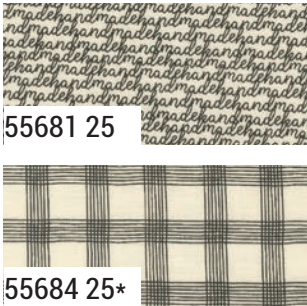

# threads Sweetwater

XXXXXXXXXXXX

55687 22

55686 22

55680 22\*

55681 12

55684 12

55682 12\*

55685 12\*

55683 22\*

55682 25\*

55681 25

55684 25\*

55680 21

55685 15

55683 35\*

AB

F8

JR

LC

MC

PP

MARCH DELIVERY

•34 Prints •100% Premium Cotton  
 AB includes all 34 skus. JRs, LCs, MCs & PPs include 34 skus with two each of 55680-11, 22, 23 & 55685.  
 Assortments and Precuts do not include Bella Solid Coordinates.