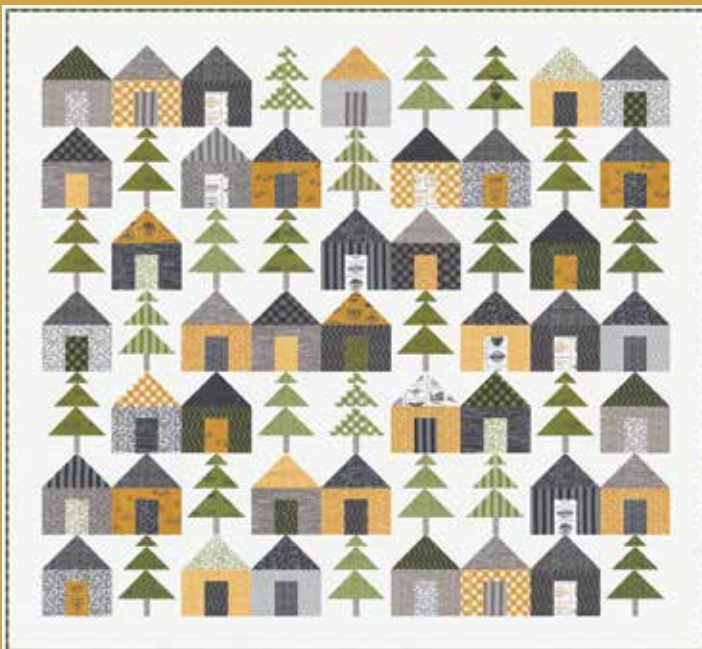

Timber Sweetwater

[Click Here To Shop
This Collection!](#)

SW P290 Base Camp
60" x 55" FQ Friendly

SW P291 The Pines
60" x 64" FQ Friendly

We've all been cooped up a little too much lately. When we designed Timber, we wanted to get back to nature. Back to wild and free. Back to living.

Timber celebrates all that is beautiful about the outdoors. This collection is full of color and meaning to us. Golden-yellow for the warmth of the sun, and deep green for life, and continued renewal, and brown for the earth itself. We can't wait to create with Timber - it's a breath of fresh air!